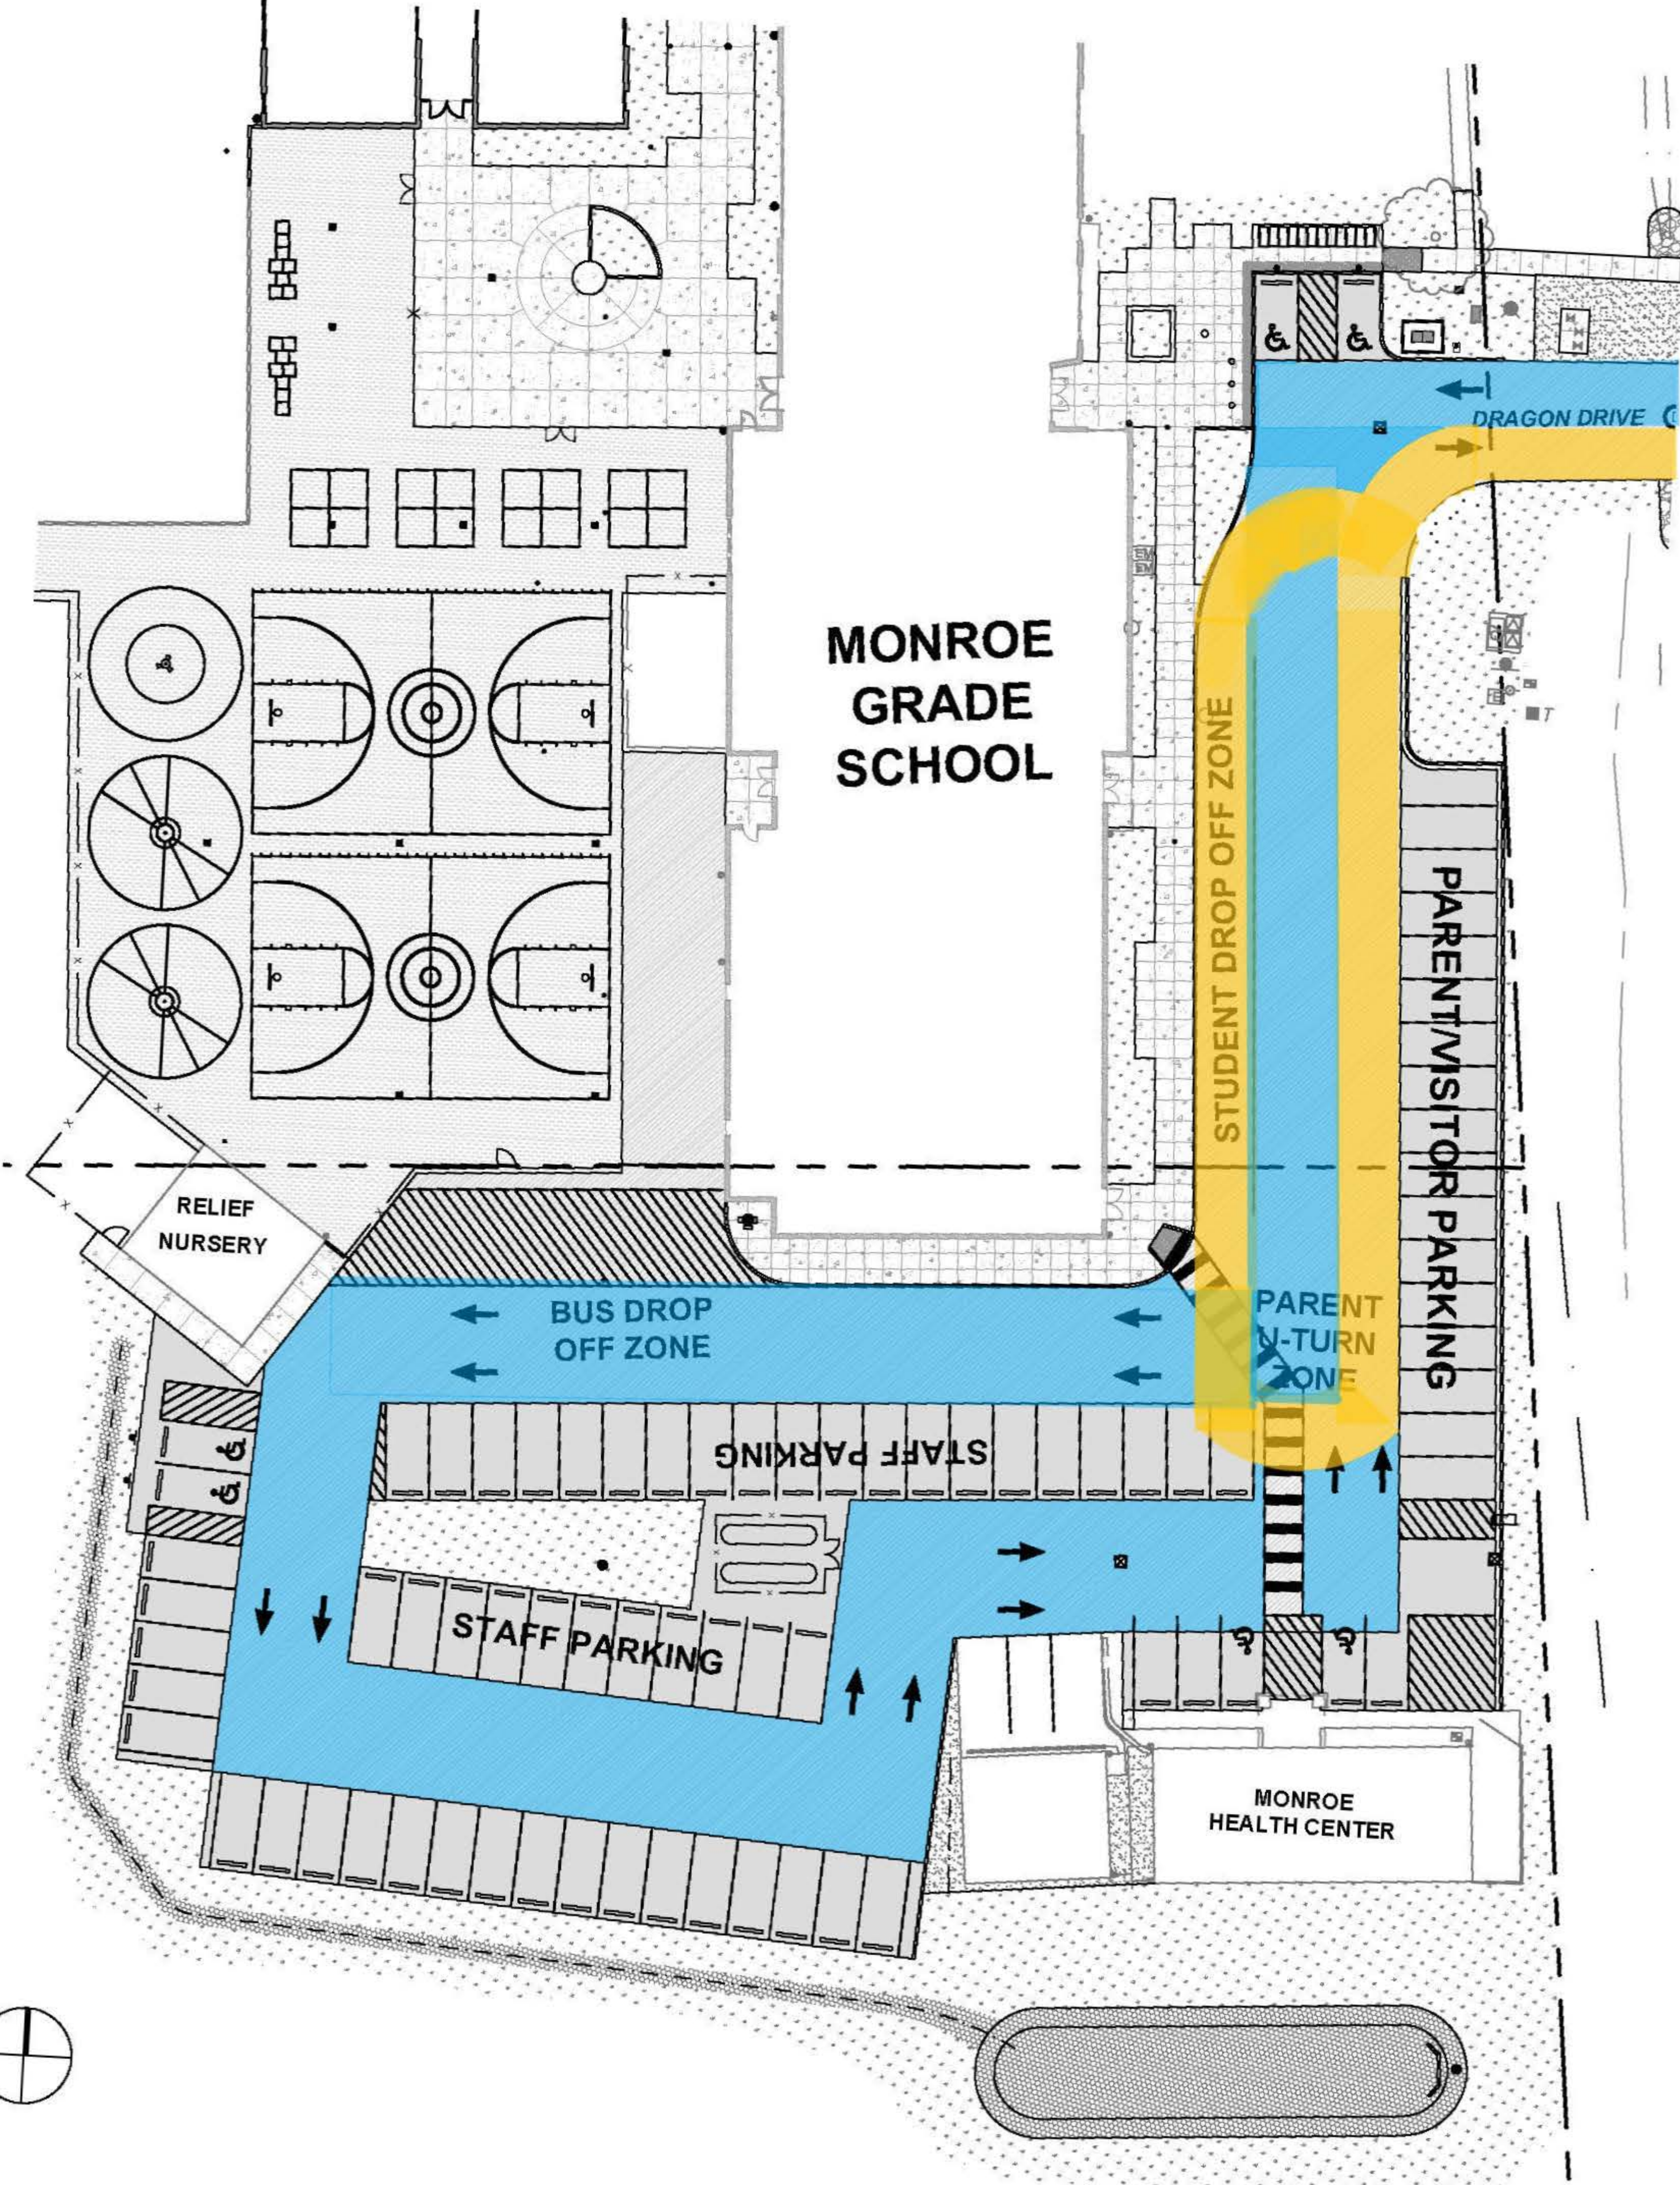

MONROE GRADE SCHOOL

DRAGON DRIVE

STUDENT DROP OFF ZONE

PARENT/VISITOR PARKING

RELIEF NURSERY

BUS DROP OFF ZONE

PARENT TURN ZONE

STAFF PARKING

STAFF PARKING

MONROE HEALTH CENTER