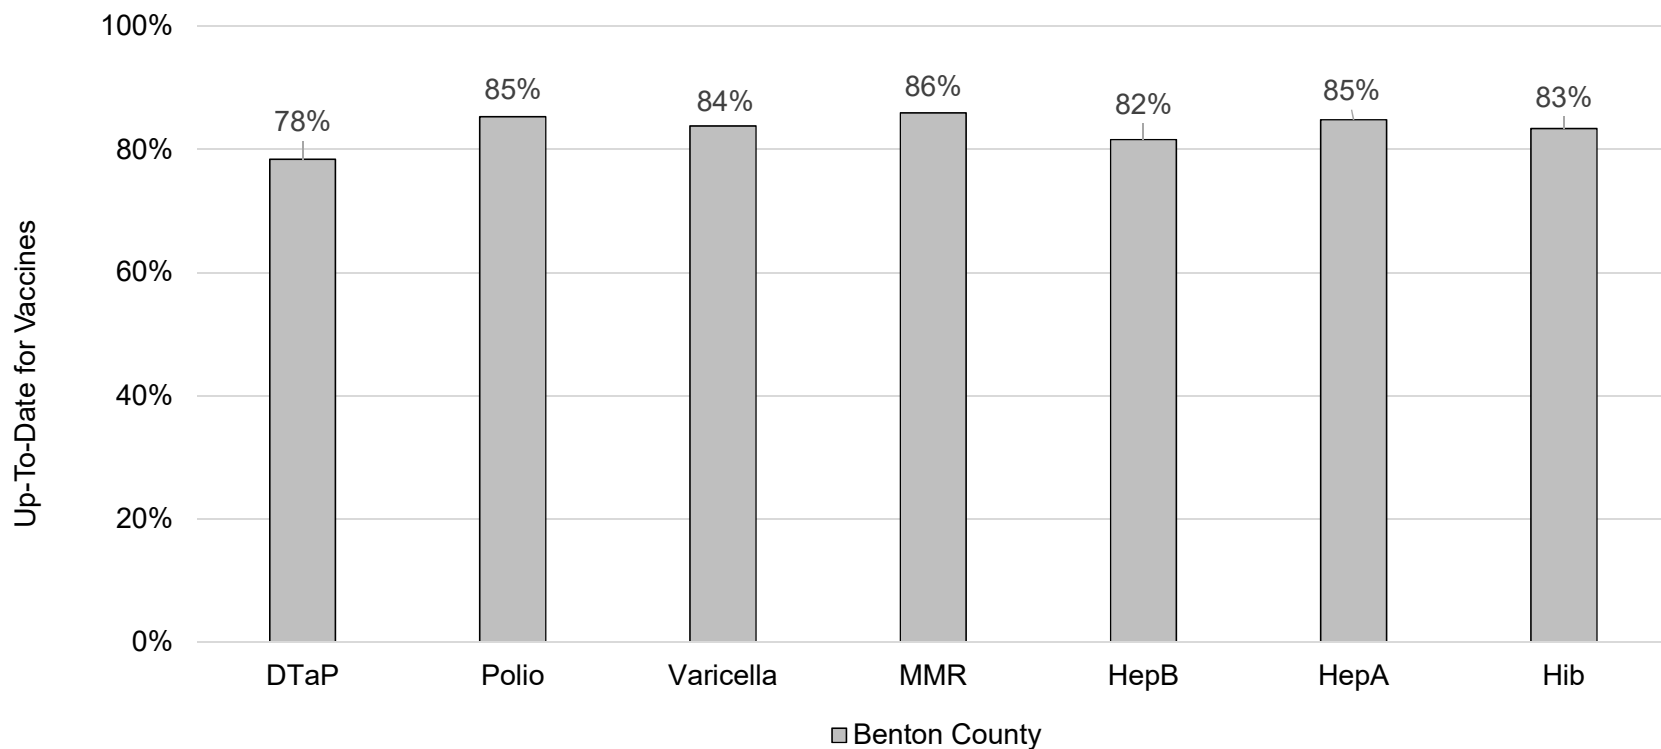

### How many kids younger than school-age\* are up-to-date on vaccines in your county?

\*Children age 19 months as of 01/17/2018 through 5 years as of 09/01/2017

Assessment date: 03/05/2018

Data source: Oregon Alert IIS

### How many school-age kids\* are up-to-date on vaccines in your county?

\*Kindergarten through 12th grade

Assessment date: 03/05/2018

Data source: Immunization Primary Review Summary Reports

■ Benton County