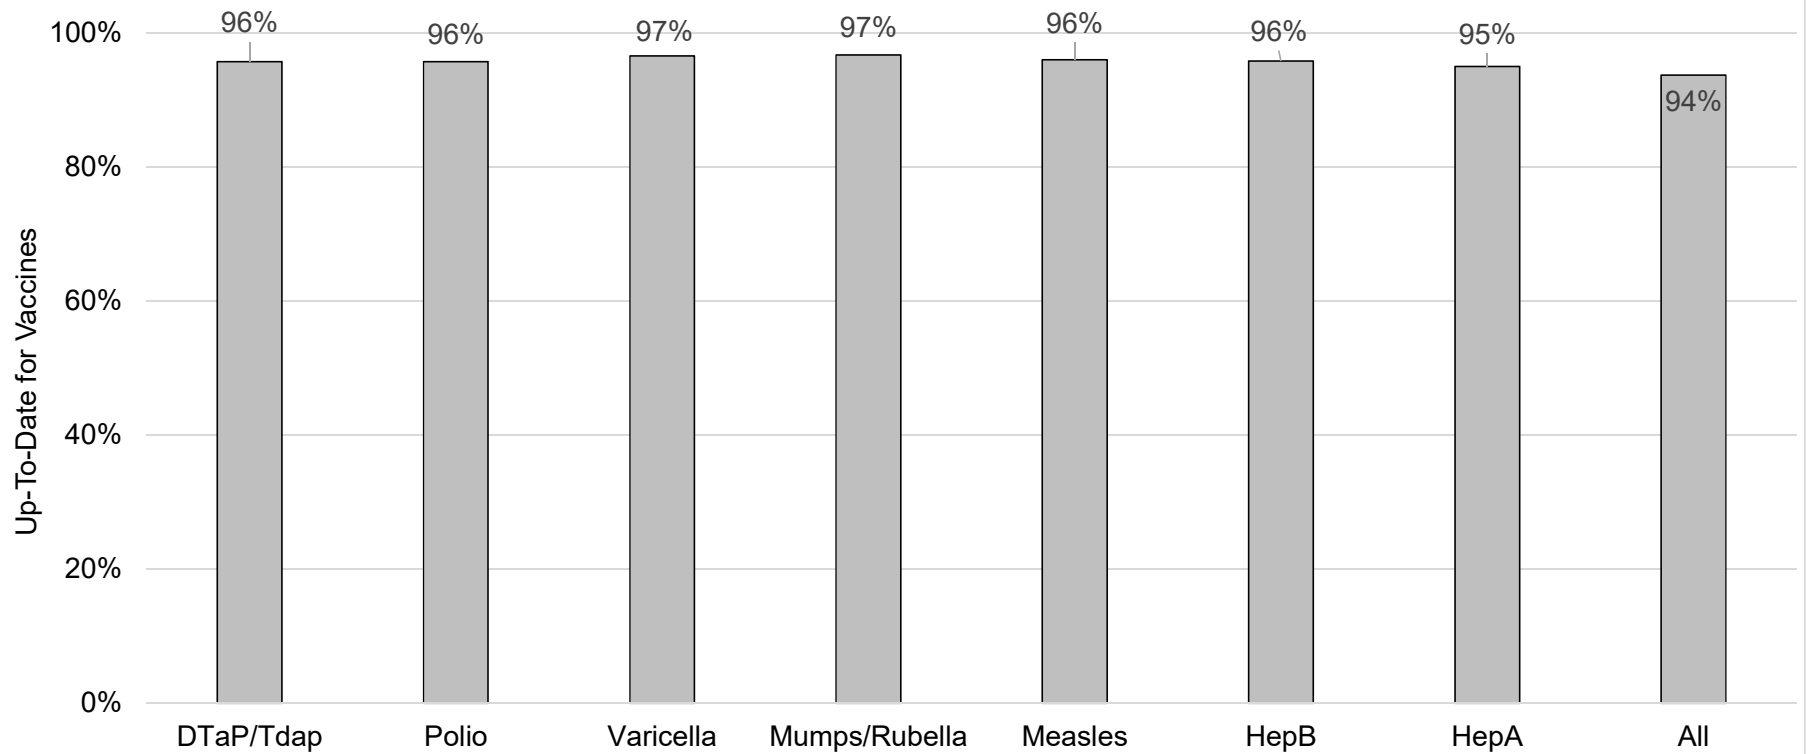

### How many kids younger than school-age\* are up-to-date on vaccines in your county?

\*Children age 19 months as of 01/17/2018 through 5 years as of 09/01/2017

Assessment date: 03/05/2018

Data source: Oregon Alert IIS

### How many school-age kids\* are up-to-date on vaccines in your county?

\*Kindergarten through 12th grade

Assessment date: 03/05/2018

Data source: Immunization Primary Review Summary Reports

■ Benton County